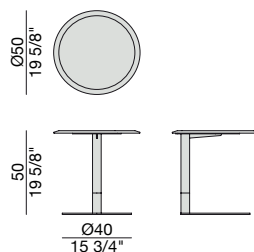

Tavolino tondo con montante in massello di noce canaletta, base in metallo e piano in legno, in cristallo retroverniciato o in Rock.

Round side table with pole in solid canaletta walnut, metal base and top in wood, in back-coated glass or in Rock.

Runder Beistelltisch mit Holzstrebe aus Nusssbaum Canaletta, Metallgestell und Tischplatte aus Holz, lackiertem Glas oder Rock.

Guéridon rond avec bâton en noyer canaletta massif, piétement en métal et plateau en bois, en verre rétro-verni ou en Rock.

Mesa auxiliar redonda con estructura en nogal canaletta, base en metal y tapa en madera, en cristal retrobarnizado o en Rock.